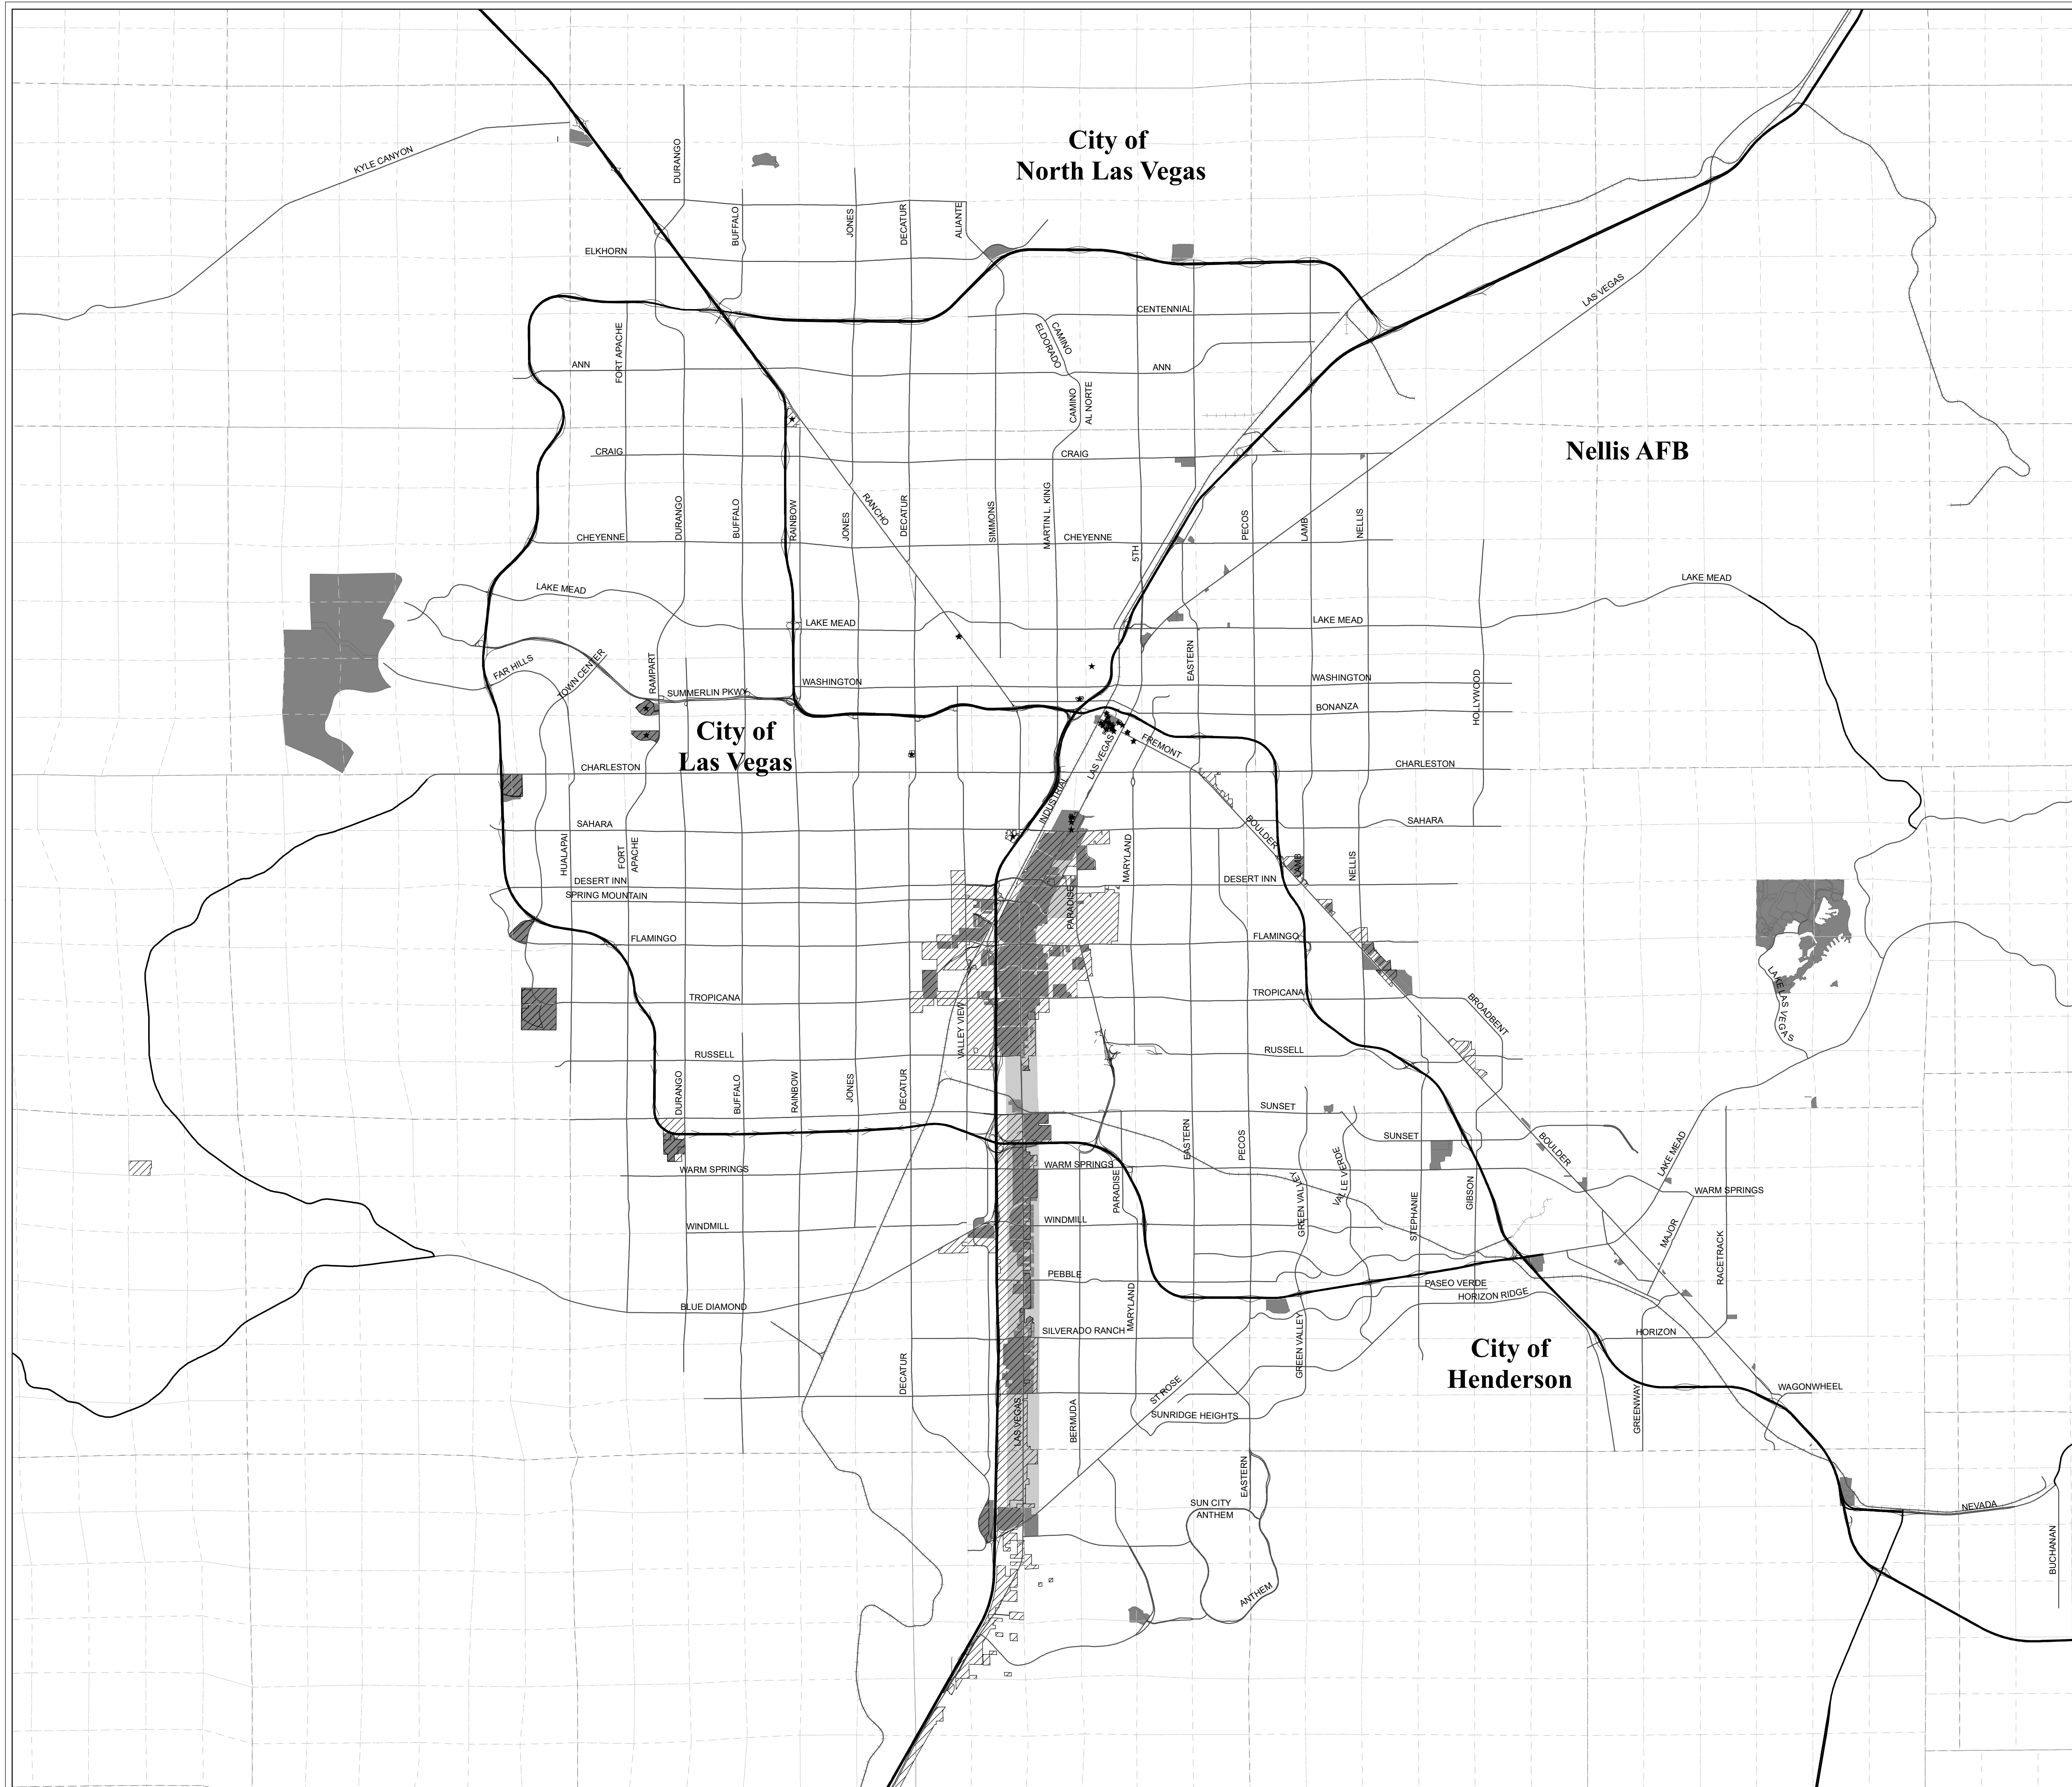

GAMING ENTERPRISE DISTRICTS and LOCATIONS APPROVED for NON-RESTRICTED GAMING

Las Vegas Valley
Clark County, Nevada

- * Existing Non-Restricted Gaming Locations (CLV)
- Gaming Enterprise Districts
- Las Vegas Blvd Corridor
- Book Boundaries
- Section Boundaries
- Freeways
- Major Streets
- Railroads

Map Created: March 2024

*This information is for display purposes only.
No liability is assumed as to the accuracy of the data delineated hereon.*